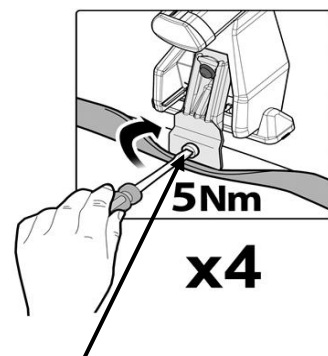

4 $\oplus$ x12 include - included