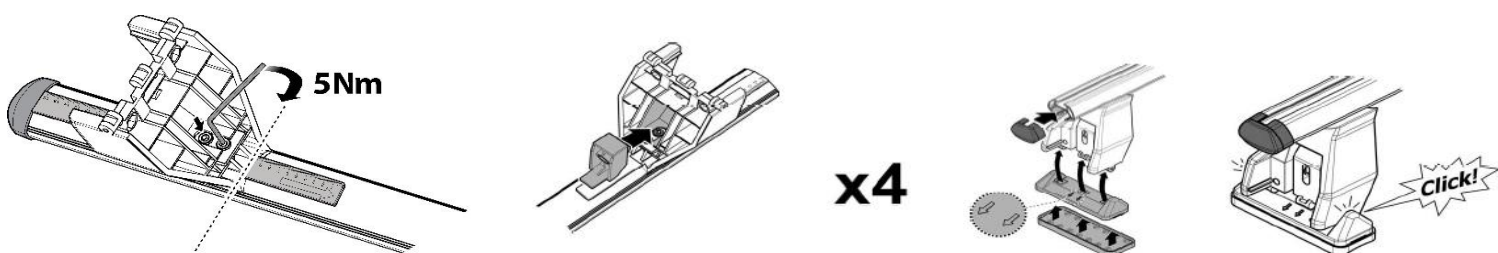

**1**

MANUFACTURER	MODEL CAR	DOORS	MODEL YEAR	D1	D2
SSANGYONG	Actyon Sports	4	07>	11,3	10,0

**2**

**3**

MANUFACTURER	MODEL CAR	DOORS	MODEL YEAR	B1	B2
SSANGYONG	Actyon Sports	4	07>	2	2

**4**

Front	Rear
X	Y

1	21R
2X	2X

OR

MANUFACTURER	MODEL CAR	DOORS	MODEL YEAR	A1	A2	A1	A2
				cm	cm	in	in
SSANGYONG	Actyon Sports	4	07>	20	50	8	20

X = predisposizione originale /original arrangement