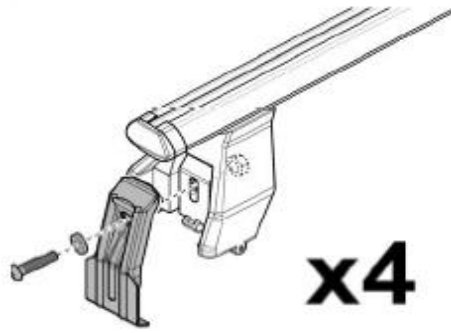

**1**

MANUFACTURER	MODEL CAR	DOORS	MODEL YEAR	D1	D2
SSANGYONG	Actyon Sports	4	07>	11,3	10,0

**2**

**3**

MANUFACTURER	MODEL CAR	DOORS	MODEL YEAR	B1	B2
SSANGYONG	Actyon Sports	4	07>	2	2

**4**

Front	Rear
X	Y

1	21R
2X	2X

OR

MANUFACTURER	MODEL CAR	DOORS	MODEL YEAR	A1	A2	A1	A2
				cm	cm	in	in
SSANGYONG	Actyon Sports	4	07>	20	50	8	20

X = predisposizione originale /original arrangement