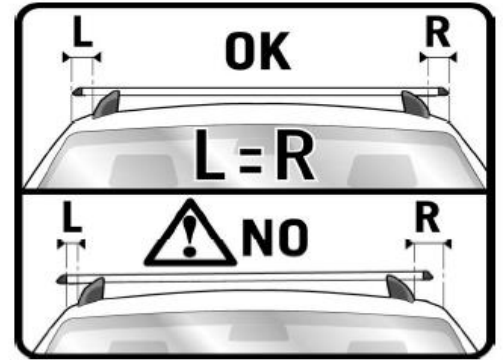

**1**

MANUFACTURER	MODEL CAR	DOORS	MODEL YEAR	D1	D2
SSANGYONG	Actyon Sports	4	07>	11,3	10,0

**2**

**3**

MANUFACTURER	MODEL CAR	DOORS	MODEL YEAR	B1	B2
SSANGYONG	Actyon Sports	4	07>	2	2

**4**

Front	Rear
X	Y

1	21R
2X	2X

OR

MANUFACTURER	MODEL CAR	DOORS	MODEL YEAR	A1	A2	A1	A2
				cm	cm	in	in
SSANGYONG	Actyon Sports	4	07>	20	50	8	20

X = predisposizione originale /original arrangement