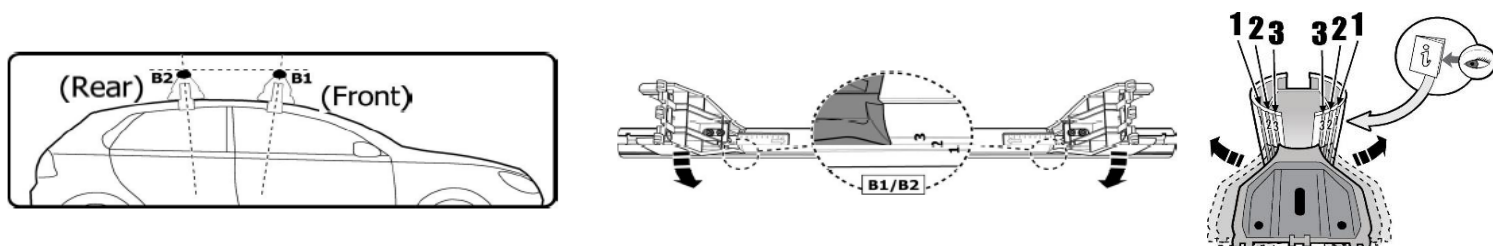

**1**

MANUFACTURER	MODEL CAR	DOORS	MODEL YEAR	D1	D2
SSANGYONG	Actyon Sports	4	07>	11,3	10,0

**2**

**3**

MANUFACTURER	MODEL CAR	DOORS	MODEL YEAR	B1	B2
SSANGYONG	Actyon Sports	4	07>	2	2

**4**

Front	Rear
X	Y

1	21R
2X	2X

OR

MANUFACTURER	MODEL CAR	DOORS	MODEL YEAR	A1	A2	A1	A2
				cm	cm	in	in
SSANGYONG	Actyon Sports	4	07>	20	50	8	20

X = predisposizione originale /original arrangement