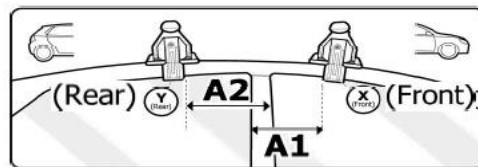

**1**

MANUFACTURER	MODEL CAR	DOORS	MODEL YEAR	D1	D2
SSANGYONG	Actyon Sports	4	07>	11,3	10,0

**2**

**3**

MANUFACTURER	MODEL CAR	DOORS	MODEL YEAR	B1	B2
SSANGYONG	Actyon Sports	4	07>	2	2

**4**

Front	Rear
X	Y

1	21R
2X	2X

OR

MANUFACTURER	MODEL CAR	DOORS	MODEL YEAR	A1	A2	A1	A2
				cm	cm	in	in
SSANGYONG	Actyon Sports	4	07>	20	50	8	20

X = predisposizione originale /original arrangement