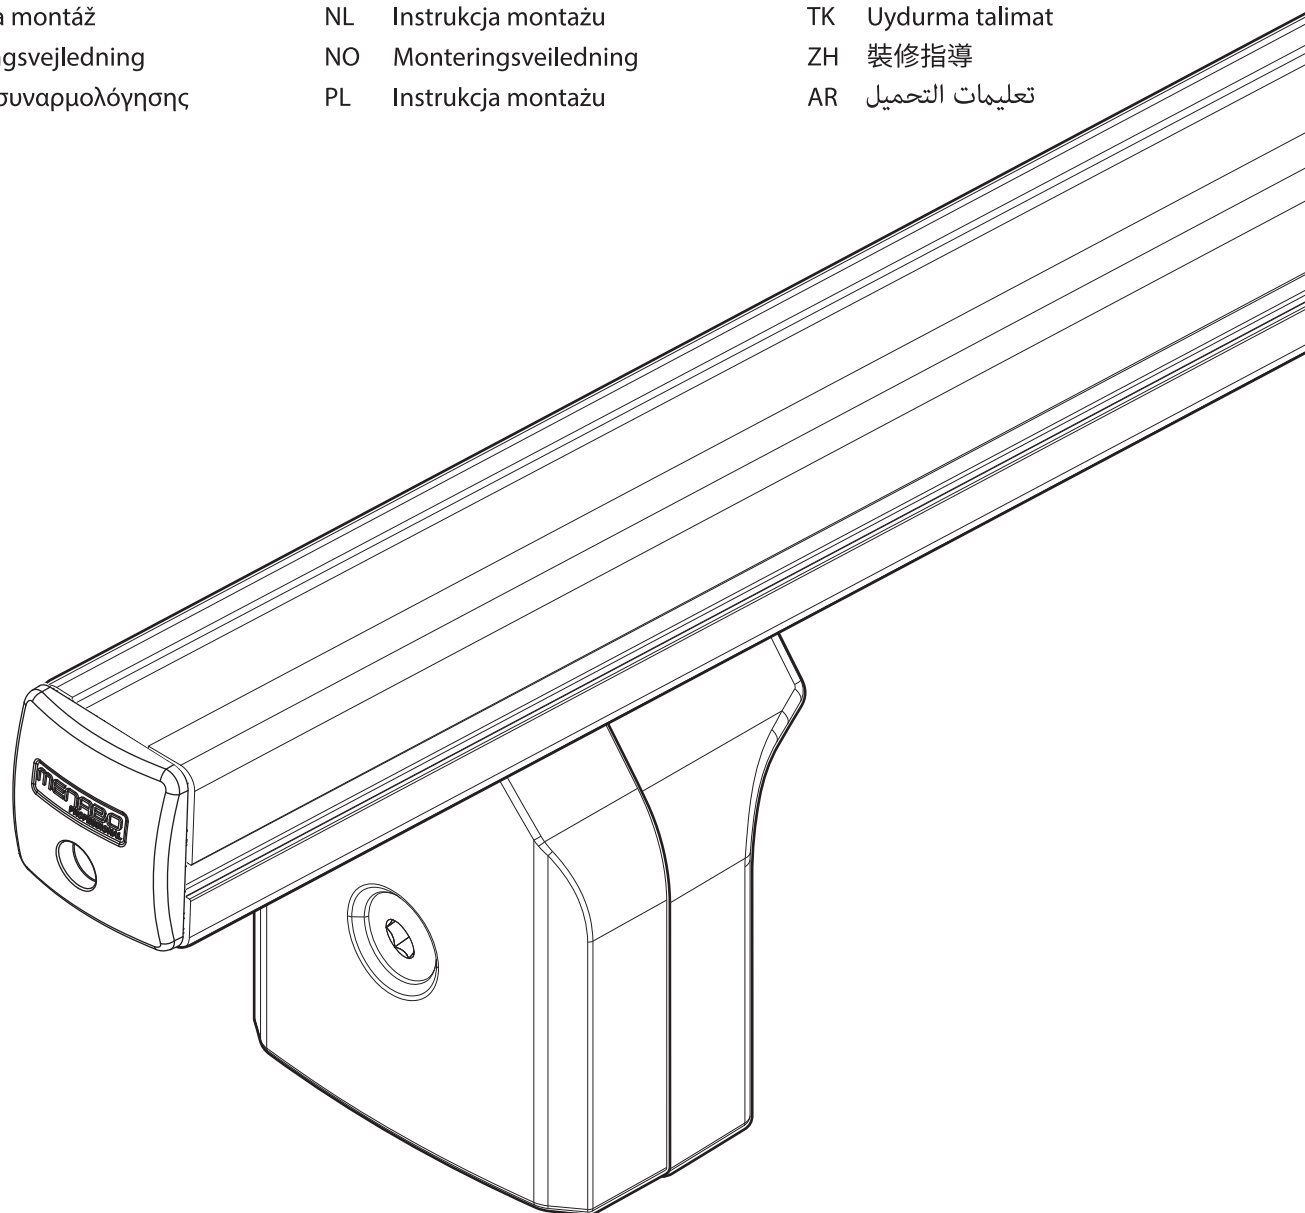

Made in Italy

FIXING KIT		
N.	[IT]Componenti (Inclusi) [EN]Components (Included) [FR]Composants (Comprises) [DE]Die Komponenten (im Lieferumfang enthalten) [ES]Componentes (Incluido)	Q.
1		2
2		2
3		2
4		4
5	 Ø6X18	6
6	 M6x16	4
7	 M6x20	2
8		2
9	 M6	4
11	 5mm - 0.2"	1
12		2