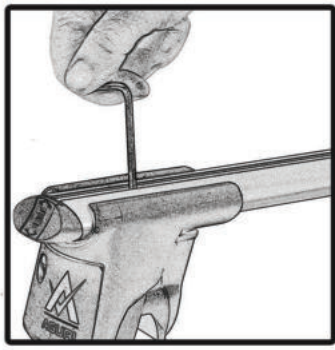

RUNNER A/B

CHECK
APPLICATION

A

B

RUNNER C/D

CHECK
APPLICATION

C

D