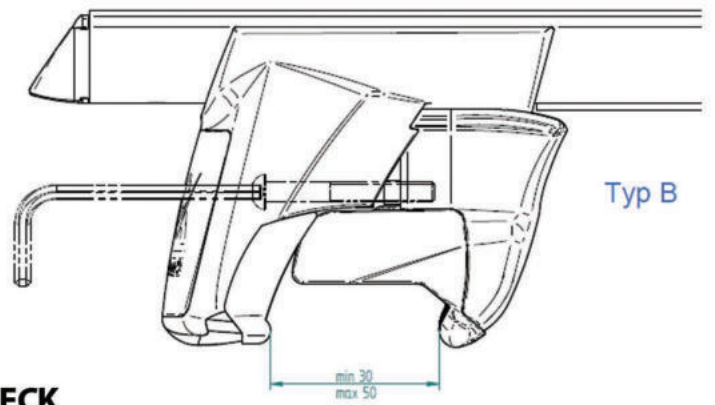

RUNNER A/B

CHECK
APPLICATION

A

B

RUNNER C/D

CHECK
APPLICATION

C

D