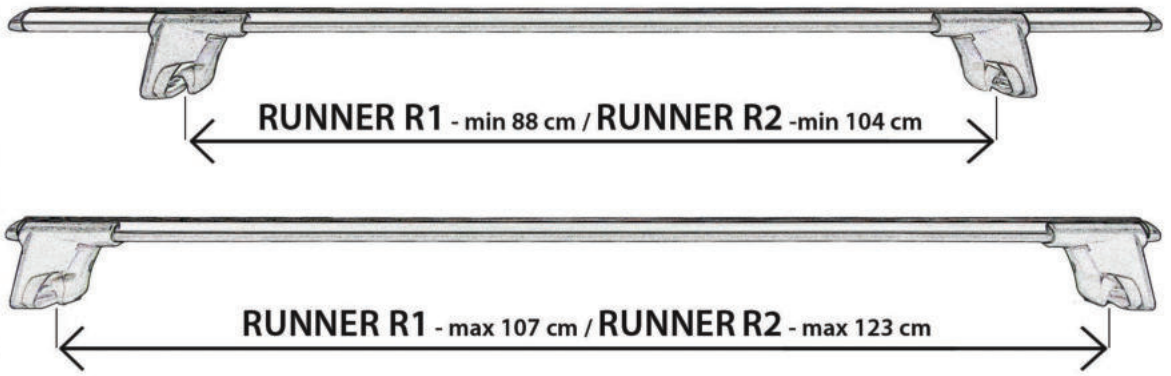

RUNNER A/B

CHECK
APPLICATION

A

B

RUNNER C/D

CHECK
APPLICATION

C

D