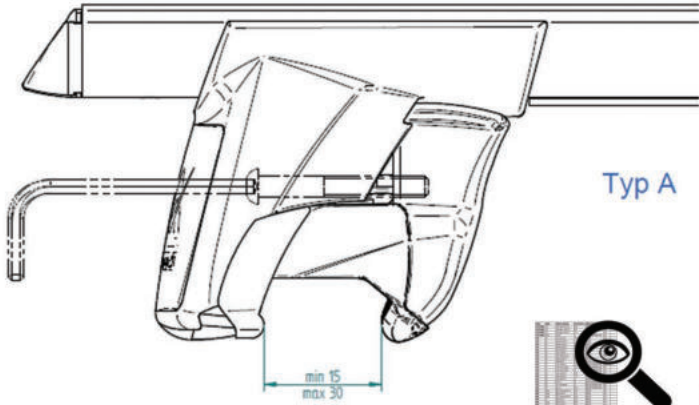

RUNNER A/B

CHECK
APPLICATION

A

B

RUNNER C/D

CHECK
APPLICATION

C

D